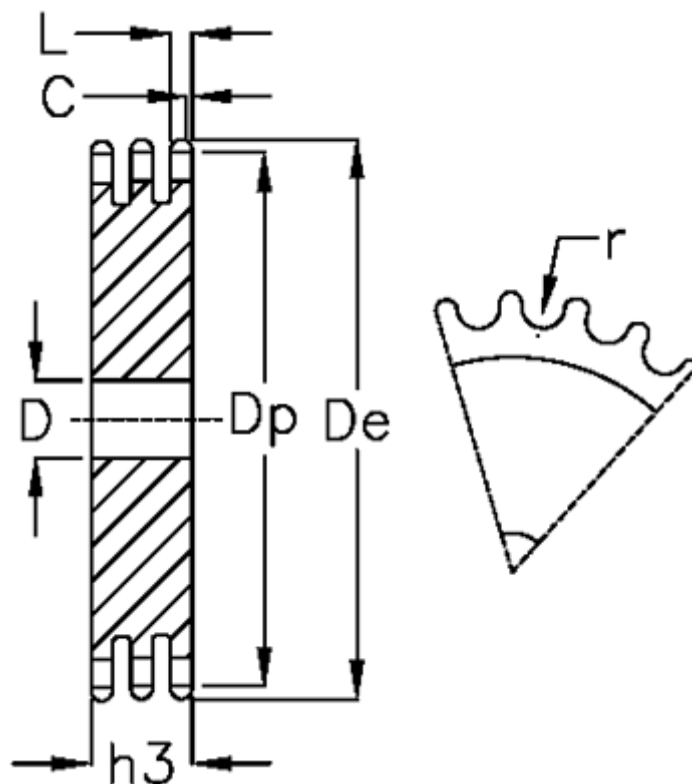

Article number: 616023012030

Description: Plate wheel 32 B-3 Z=30 triplex

## Measures

C	= 6
D	= 40
De	= 506.5
Dp	= 486
For chain size	= 2 x 1 1/4
For chain type	= 32 B-3
h3	= 146
L	= 28.8

Number of teeth	= 30
r	= 29.21